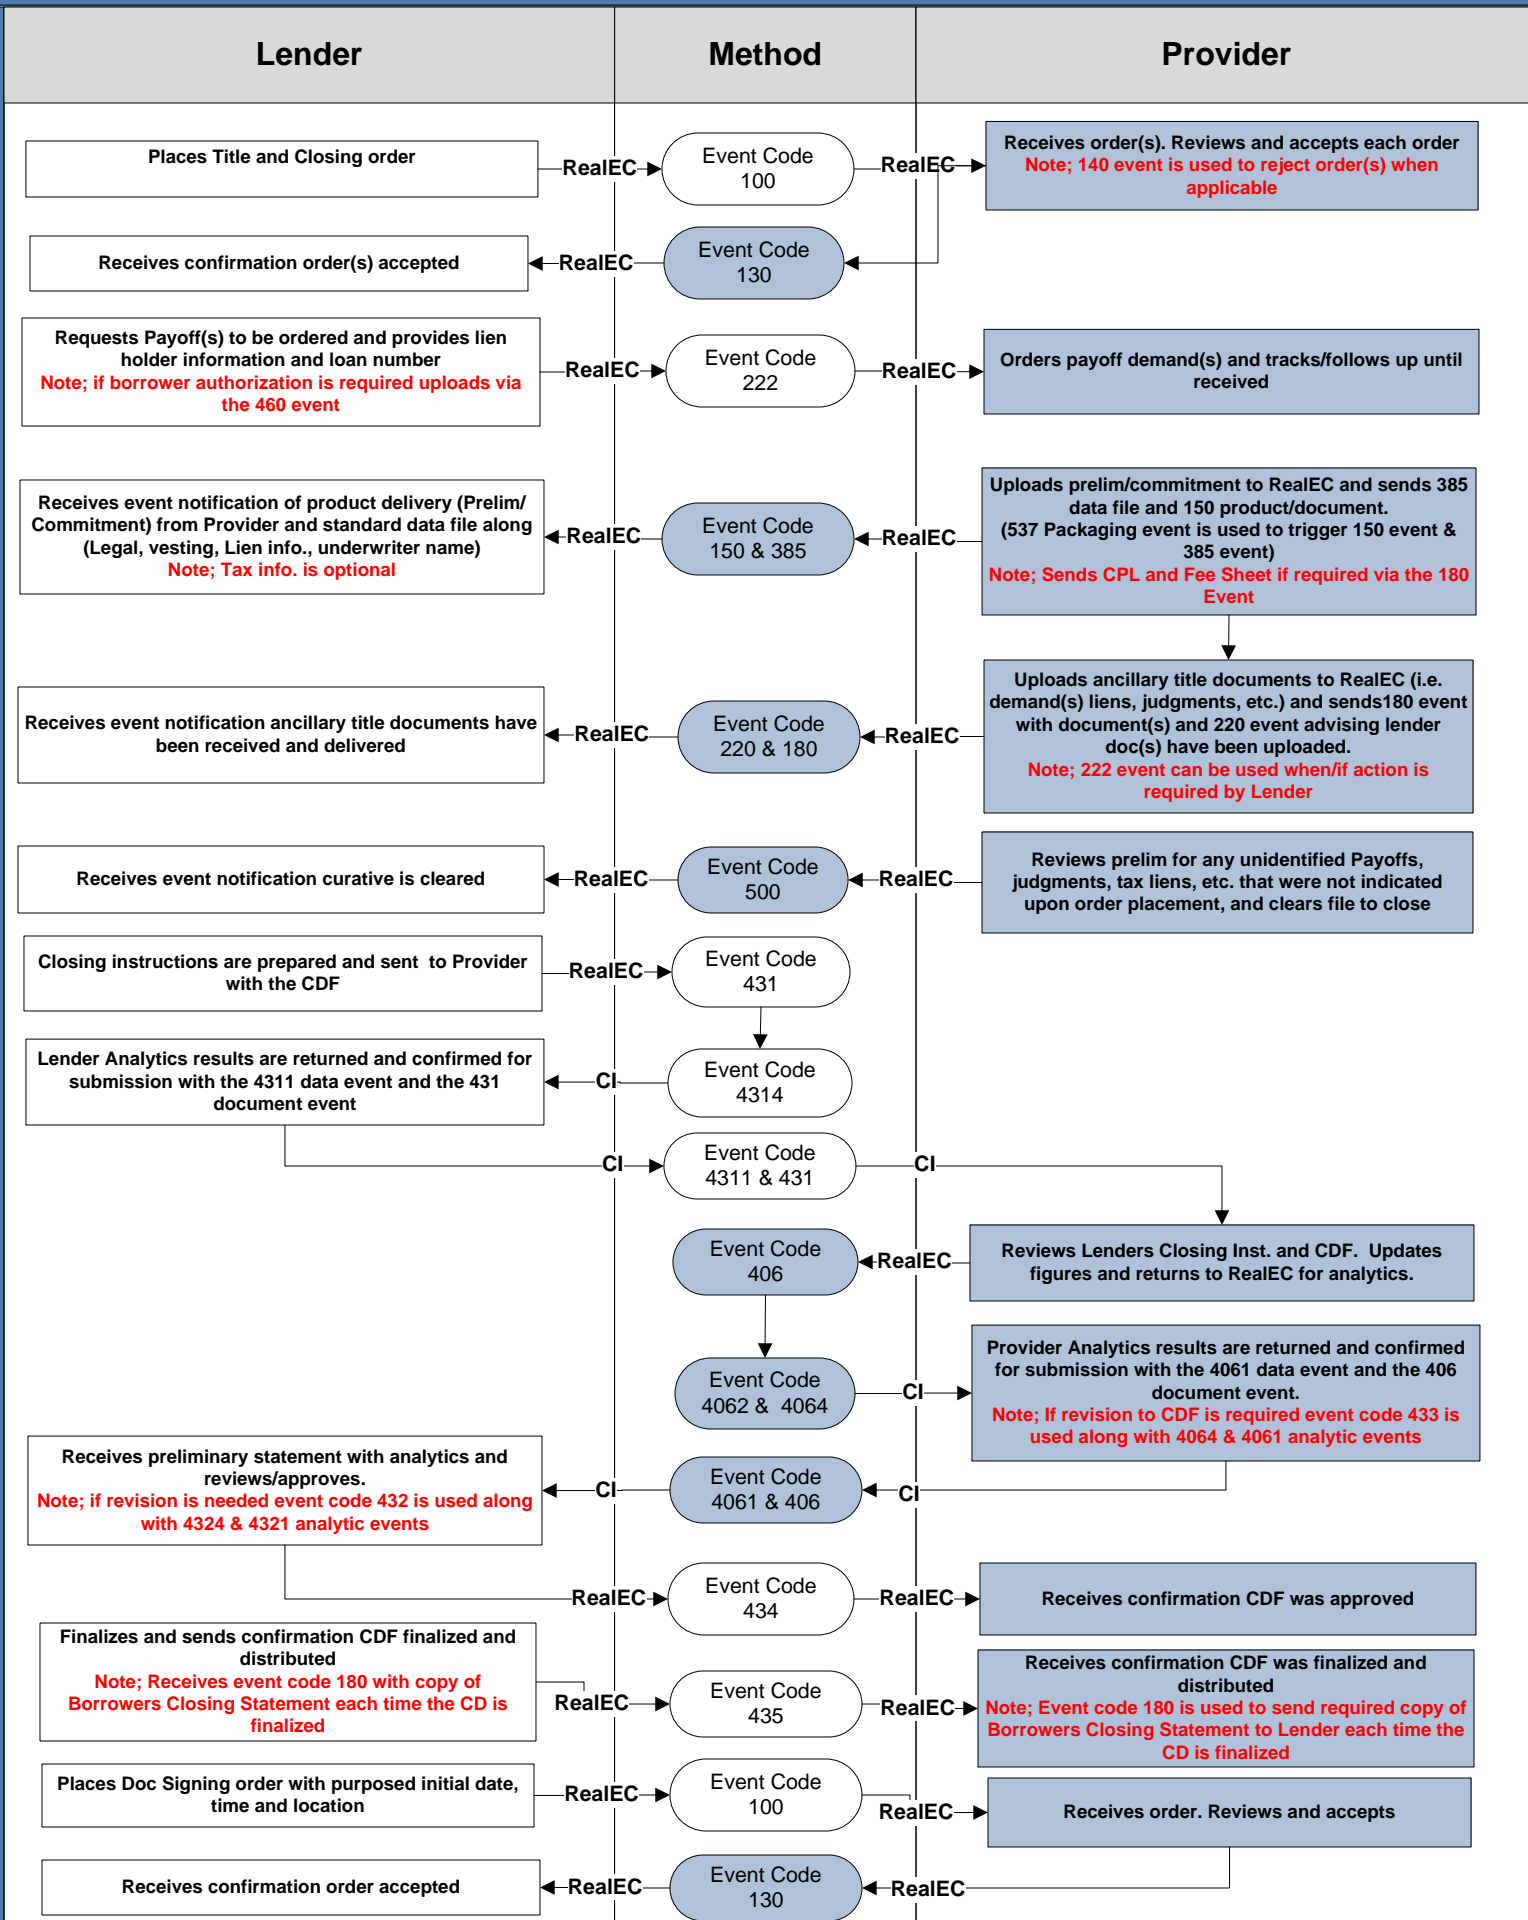

# Closing Collaboration Standard Refinance Workflow

Revision date:9/21/15

# Closing Collaboration Standard Refinance Workflow