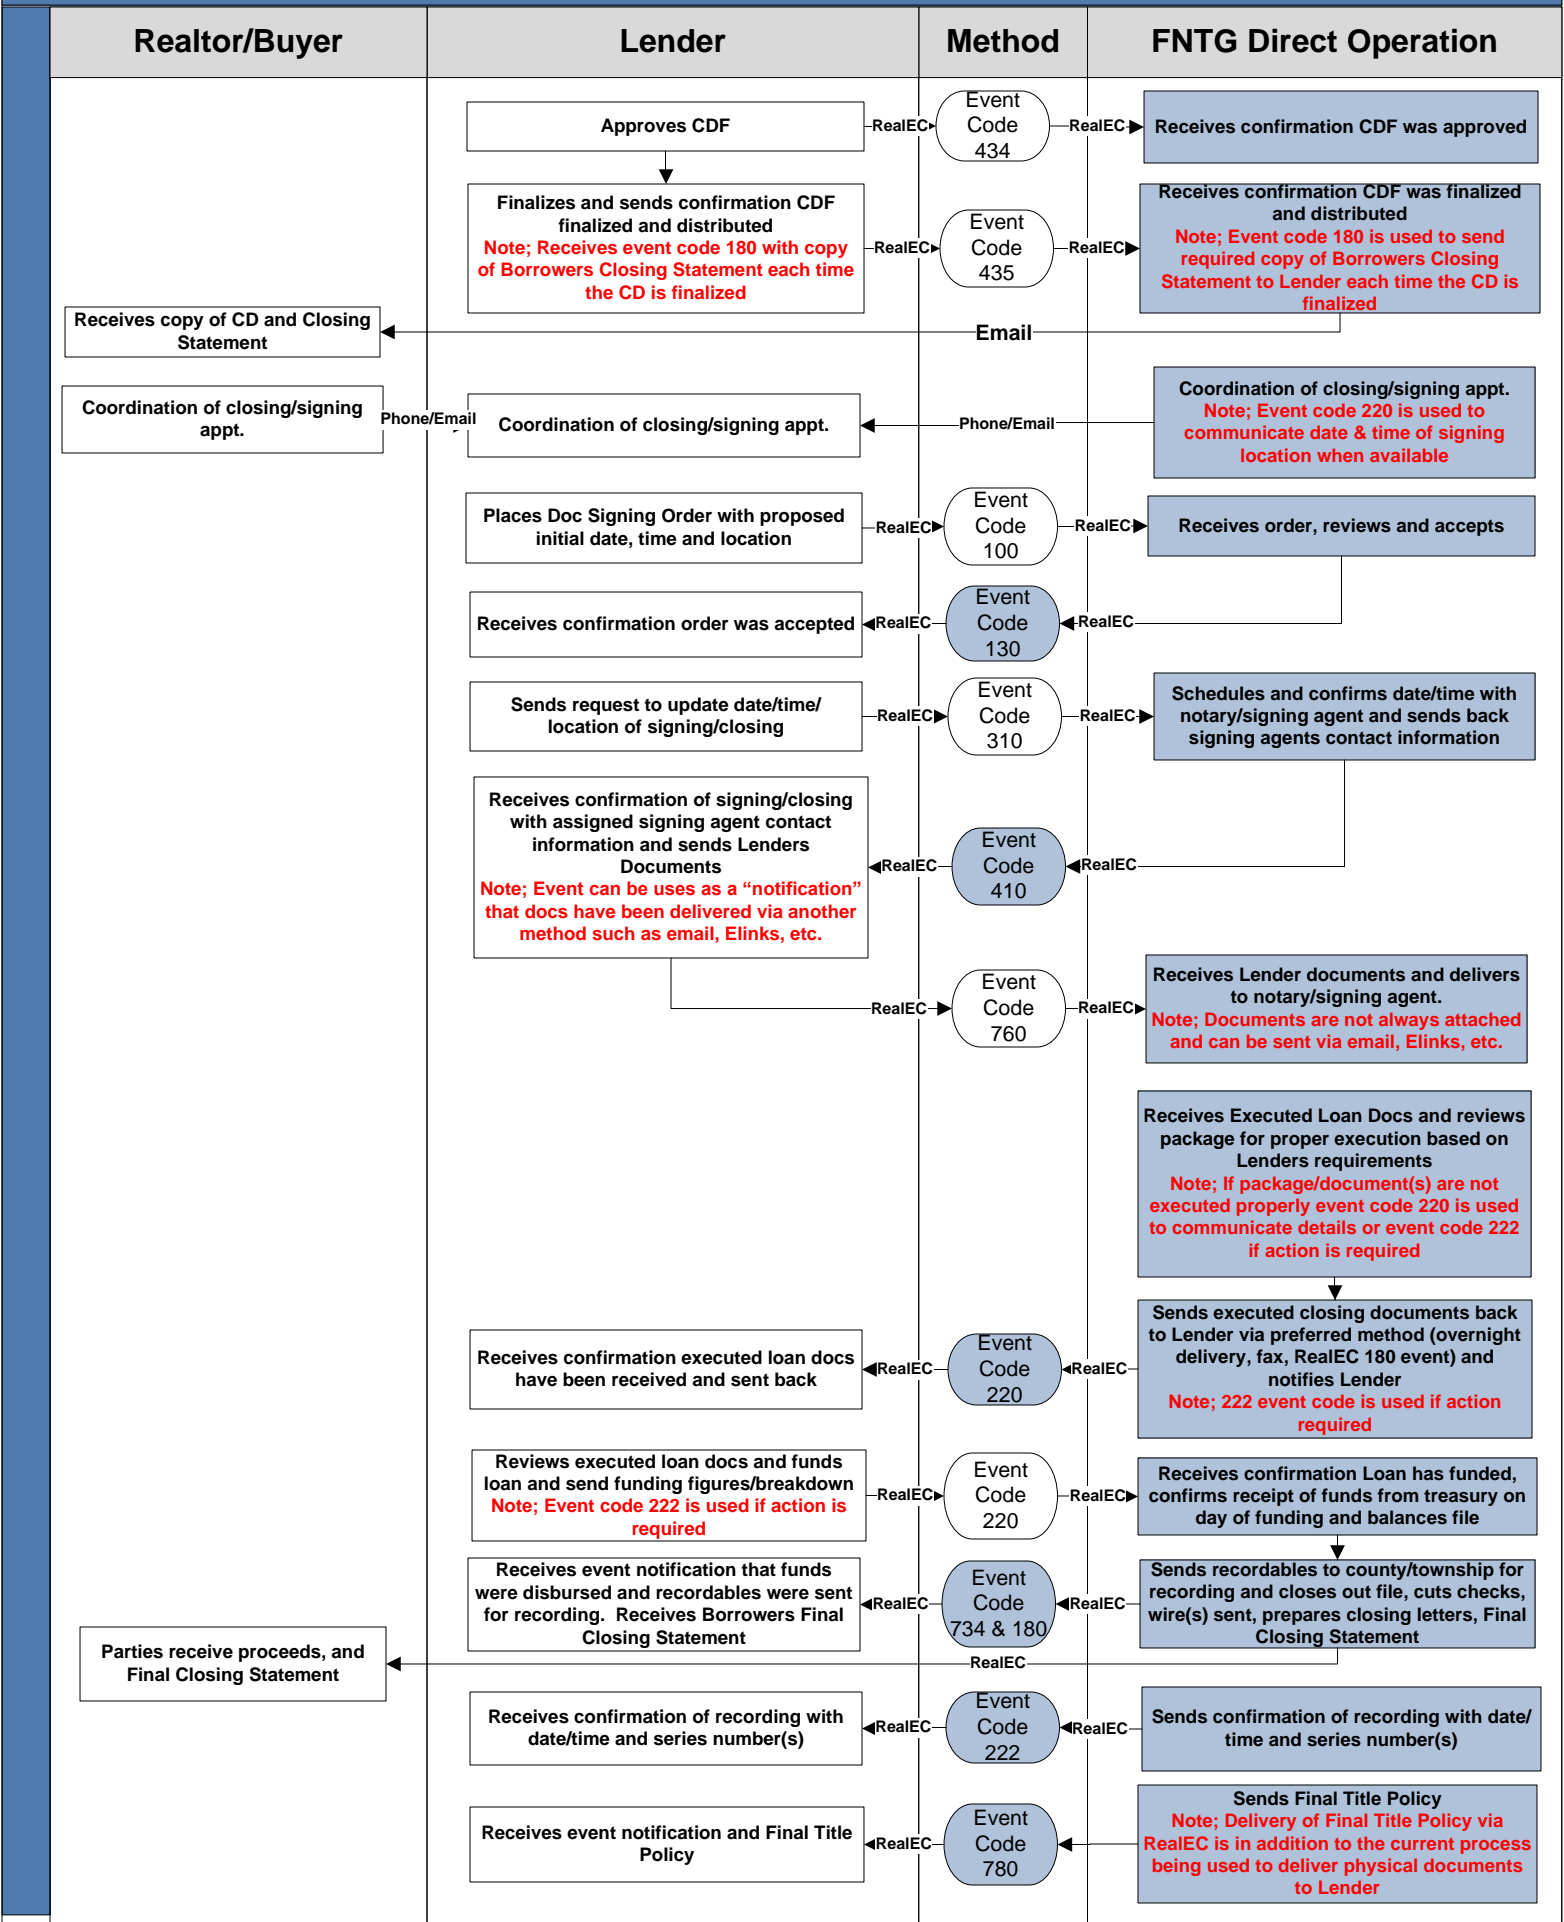

Closing Collaboration Standard Purchase Workflow

Revision date; 9/21/15

Closing Collaboration Standard Purchase Workflow

Closing Collaboration Standard Purchase Workflow